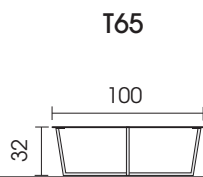

100

Table with metal plate, fine structure matt black round
T65

80

Table with metal plate, fine structure matt black round
T55

60

Table with metal plate, fine structure matt round
T47

Each piece of furniture is handmade and unique. Deviations to the listed measurements may be caused by:
 1. different upholstery materials (fabric, leather), 2. processing of ticking mats, 3. the pressure to combine individual parts, etc.
 The seat comfort of a sofa type with larger seat depth usually differs from one with lower depth.