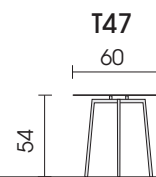

T47

Lower frame: Metal round tube, available in 4 colours.

Tables T65 & T55:
Metal, fine structure powder-coated
Black
✓

	Table T47 Metal, fine structure powder-coated			
	Black	Quartz grey	Silk grey	Dove blue
	✓	✓	✓	✓

100

Table with metal plate, fine structure matt black round
T65

80

Table with metal plate, fine structure matt black round
T55

60

Table with metal plate, fine structure matt round
T47

Each piece of furniture is handmade and unique. Deviations to the listed measurements may be caused by:
 1. different upholstery materials (fabric, leather), 2. processing of ticking mats, 3. the pressure to combine individual parts, etc.
 The seat comfort of a sofa type with larger seat depth usually differs from one with lower depth.