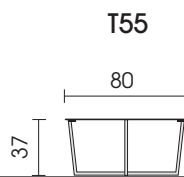

100

Table with metal plate, fine structure matt black round
T65

80

Table with metal plate, fine structure matt black round
T55

60

Table with metal plate, fine structure matt round
T47

Each piece of furniture is handmade and unique. Deviations to the listed measurements may be caused by:
 1. different upholstery materials (fabric, leather), 2. processing of ticking mats, 3. the pressure to combine individual parts, etc.
 The seat comfort of a sofa type with larger seat depth usually differs from one with lower depth.