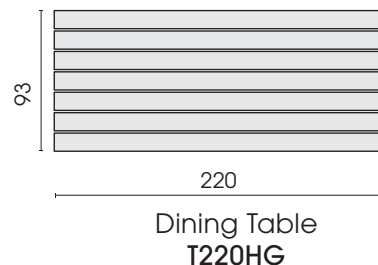

Tables

Special combination 1

Special combination 2

Protective cover (waterproof):

Single products:

Protective cover for type C30S/C30: **SHC30**

Protective cover for type B200: **SHB200**

Protective cover for type T200HG: **SHT200**

Protective cover for type T220HG: **SHT220**

Combinations with T200HG/T220HG:

Protective cover for combination T200HG/T220HG + 8 x C30/C30S: **SHK01**

Protective cover **SHK02** for combination:

- T200HG/T220HG + 6 x C30/C30S or

- T200HG/T220HG + 2 x B200 or

- T200HG/T220HG + B200 + 3 x C30/C30S

Each piece of furniture is handmade and unique. Deviations to the listed measurements may be caused by:
1. different upholstery materials (fabric, leather), 2. processing of ticking mats, 3. the pressure to combine individual parts, etc.
The seat comfort of a sofa type with larger seat depth usually differs from one with lower depth.