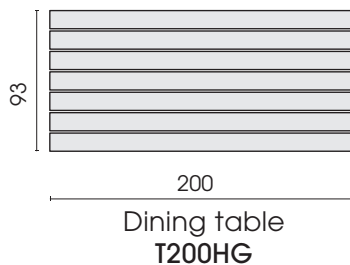

Tables

Special combination 1

Special combination 2

Protective cover (waterproof):

Single products:

Protective cover for type C30S/C30: **SHC30**

Protective cover for type B200: **SHB200**

Protective cover for type T200HG: **SHT200**

Protective cover for type T220HG: **SHT220**

Combinations with T200HG/T220HG:

Protective cover for combination T200HG/T220HG + 8 x C30/C30S: **SHK01**

Protective cover **SHK02** for combination:

- T200HG/T220HG + 6 x C30/C30S or

- T200HG/T220HG + 2 x B200 or

- T200HG/T220HG + B200 + 3 x C30/C30S

Each piece of furniture is handmade and unique. Deviations to the listed measurements may be caused by:
1. different upholstery materials (fabric, leather), 2. processing of ticking mats, 3. the pressure to combine individual parts, etc.
The seat comfort of a sofa type with larger seat depth usually differs from one with lower depth.