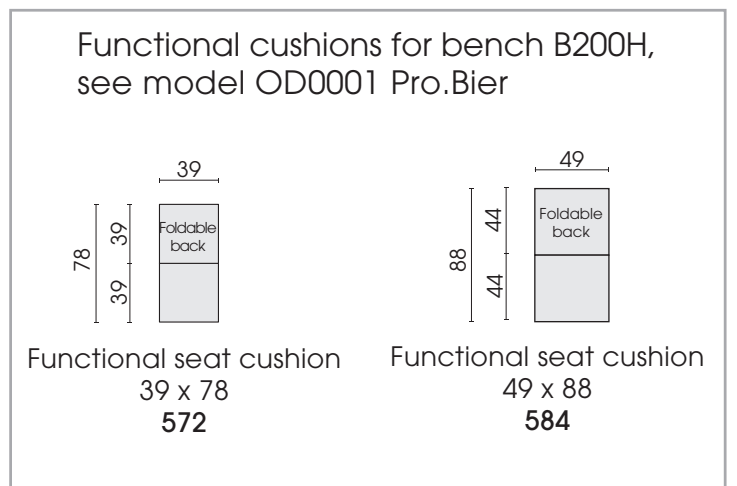

07.02.2024

Each piece of furniture is handmade and unique. Deviations to the listed measurements may be caused by:
1. different upholstery materials (fabric, leather), 2. processing of ticking mats, 3. the pressure to combine individual parts, etc.
The seat comfort of a sofa type with larger seat depth usually differs from one with lower depth.