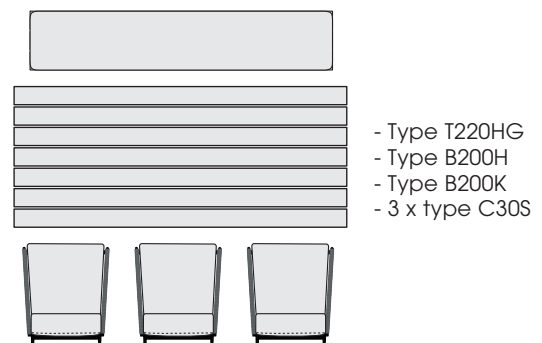

Front view, type T220HG

Tables

Special combination 1

Special combination 2

Protective cover (waterproof):

Single products:

Protective cover for type C30S/C30: **SHC30**

Protective cover for type B200: **SHB200**

- T200HG/T220HG + 6 x C30/C30S or

- T200HG/T220HG + 2 x B200 or

- T200HG/T220HG + B200 + 3 x C30/C30S

Each piece of furniture is handmade and unique. Deviations to the listed measurements may be caused by:
1. different upholstery materials (fabric, leather), 2. processing of ticking mats, 3. the pressure to combine individual parts, etc.
The seat comfort of a sofa type with larger seat depth usually differs from one with lower depth.