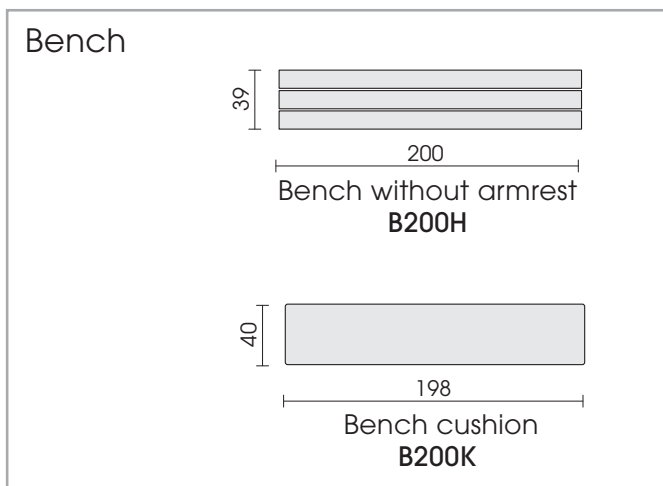

07.02.2024

Each piece of furniture is handmade and unique. Deviations to the listed measurements may be caused by:
1. different upholstery materials (fabric, leather), 2. processing of ticking mats, 3. the pressure to combine individual parts, etc.
The seat comfort of a sofa type with larger seat depth usually differs from one with lower depth.