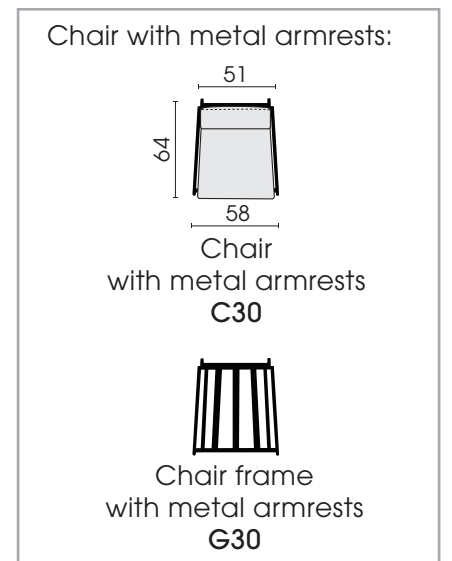

07.02.2024

Each piece of furniture is handmade and unique. Deviations to the listed measurements may be caused by:
1. different upholstery materials (fabric, leather), 2. processing of ticking mats, 3. the pressure to combine individual parts, etc.
The seat comfort of a sofa type with larger seat depth usually differs from one with lower depth.