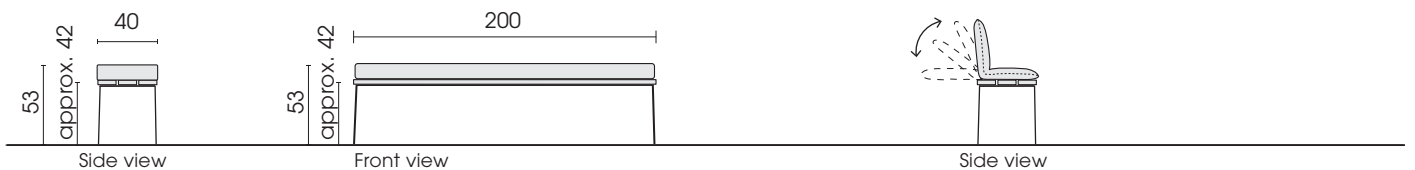

07.02.2024

Each piece of furniture is handmade and unique. Deviations to the listed measurements may be caused by:
1. different upholstery materials (fabric, leather), 2. processing of ticking mats, 3. the pressure to combine individual parts, etc.
The seat comfort of a sofa type with larger seat depth usually differs from one with lower depth.