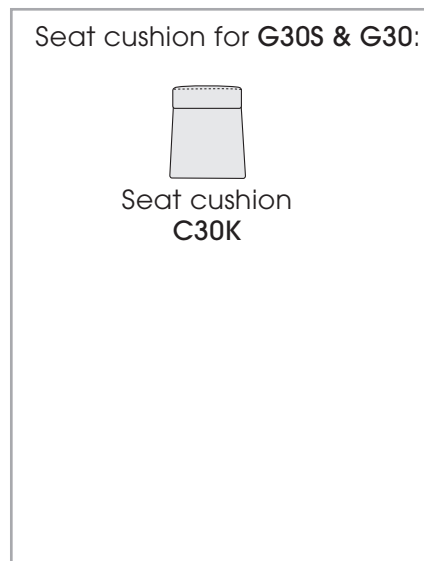

07.02.2024

Each piece of furniture is handmade and unique. Deviations to the listed measurements may be caused by:
1. different upholstery materials (fabric, leather), 2. processing of ticking mats, 3. the pressure to combine individual parts, etc.
The seat comfort of a sofa type with larger seat depth usually differs from one with lower depth.