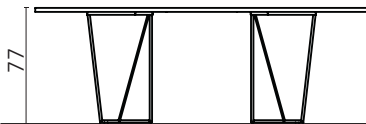

Front view, type T220HG