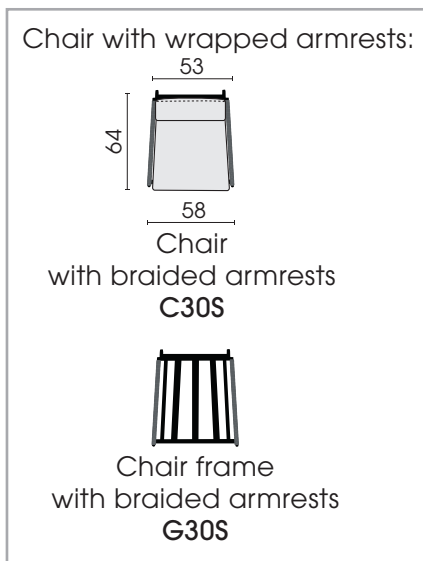

07.02.2024

Each piece of furniture is handmade and unique. Deviations to the listed measurements may be caused by:
1. different upholstery materials (fabric, leather), 2. processing of ticking mats, 3. the pressure to combine individual parts, etc.
The seat comfort of a sofa type with larger seat depth usually differs from one with lower depth.