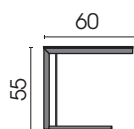

# PRODUCT INFORMATION MODEL OD1118 SCOOP

© 2018 KURT BEIER & KATI QUINGER

Practical side table to push

02.09.2024

**OD SCOOP:** METAL SLIDING TABLE.

DUE TO PUSH UNDERNEATH, THE PRACTICAL SIDE TABLE EASILY ADAPTS TO YOUR OUTDOOR SOFA. THE FILIGREE LOWER FRAME (METAL MATT BLACK POWDER-COATED) GIVES IT A LIGHT LOOK. ENJOY THE COMFORT OF SCOOP! UNIQUE PIECE PRODUCTION.

**Base frame:** Metal square tube, matt black fine structure powder-coated

Table Scoop:	
	Metal
	Matt black fine structure powder-coated

Side view (type 866)

Slide table

Each piece of furniture is handmade and unique. Deviations to the listed measurements may be caused by:  
 1. different upholstery materials (fabric, leather), 2. processing of ticking mats, 3. the pressure to combine individual parts, etc.  
 The seat comfort of a sofa type with larger seat depth usually differs from one with lower depth.