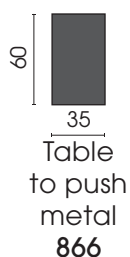

# PRODUCT INFORMATION MODEL OD1118 SCOOP

© 2018 KURT BEIER & KATI QUINGER

Practical side table to push

02.09.2024

**OD SCOOP:** METAL SLIDING TABLE.

DUE TO PUSH UNDERNEATH, THE PRACTICAL SIDE TABLE EASILY ADAPTS TO YOUR OUTDOOR SOFA. THE FILIGREE LOWER FRAME (METAL MATT BLACK POWDER-COATED) GIVES IT A LIGHT LOOK. ENJOY THE COMFORT OF SCOOP! UNIQUE PIECE PRODUCTION.

**Base frame:** Metal square tube, matt black fine structure powder-coated

Table Scoop:	
	Metal
	Matt black fine structure powder-coated

Side view (type 866)

Slide table

Each piece of furniture is handmade and unique. Deviations to the listed measurements may be caused by:  
 1. different upholstery materials (fabric, leather), 2. processing of ticking mats, 3. the pressure to combine individual parts, etc.  
 The seat comfort of a sofa type with larger seat depth usually differs from one with lower depth.