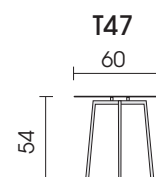

**Lower frame:** Metal round tube, available in 4 colours.

<b>Tables T65 &amp; T55:</b>
Metal, fine structure powder-coated
<b>Black</b>

✓

	<b>Table T47</b> Metal, fine structure powder-coated			
	<b>Black</b>	<b>Quartz grey</b>	<b>Silk grey</b>	<b>Dove blue</b>
				
	✓	✓	✓	✓

100

Table with metal plate, fine structure matt black round  
**T65**

80

Table with metal plate, fine structure matt black round  
**T55**

60

Table with metal plate, fine structure matt round  
**T47**

Each piece of furniture is handmade and unique. Deviations to the listed measurements may be caused by:  
1. different upholstery materials (fabric, leather), 2. processing of ticking mats, 3. the pressure to combine individual parts, etc.  
The seat comfort of a sofa type with larger seat depth usually differs from one with lower depth.