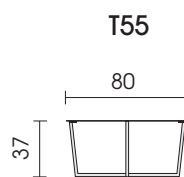

100

Table with metal plate, fine structure matt black round  
**T65**

80

Table with metal plate, fine structure matt black round  
**T55**

60

Table with metal plate, fine structure matt round  
**T47**

Each piece of furniture is handmade and unique. Deviations to the listed measurements may be caused by:  
1. different upholstery materials (fabric, leather), 2. processing of ticking mats, 3. the pressure to combine individual parts, etc.  
The seat comfort of a sofa type with larger seat depth usually differs from one with lower depth.