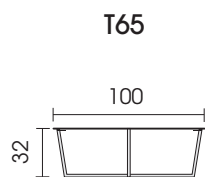

**Lower frame:** Metal round tube, available in 4 colours.

<b>Tables T65 &amp; T55:</b>
Metal, fine structure powder-coated
<b>Black</b>

✓

	<b>Table T47</b> Metal, fine structure powder-coated			
	<b>Black</b>	<b>Quartz grey</b>	<b>Silk grey</b>	<b>Dove blue</b>
				
	✓	✓	✓	✓

100

Table with metal plate, fine structure matt black round  
**T65**

80

Table with metal plate, fine structure matt black round  
**T55**

60

Table with metal plate, fine structure matt round  
**T47**

Each piece of furniture is handmade and unique. Deviations to the listed measurements may be caused by:  
1. different upholstery materials (fabric, leather), 2. processing of ticking mats, 3. the pressure to combine individual parts, etc.  
The seat comfort of a sofa type with larger seat depth usually differs from one with lower depth.