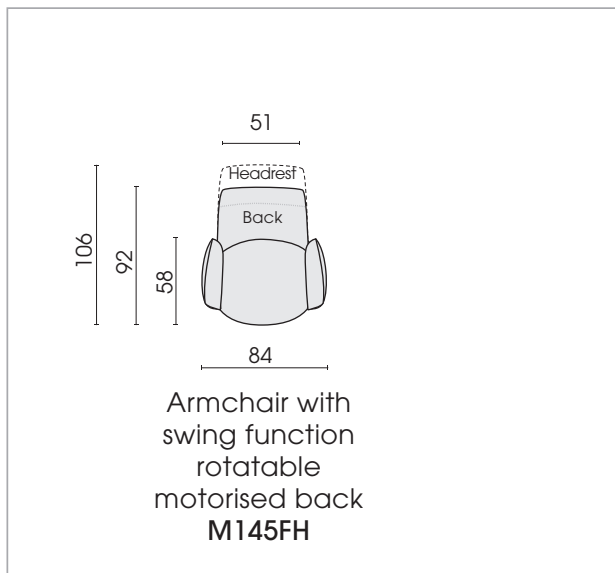

Turning and swing system, chair: metal, matt black fine structure powder-coated.
Attention! maximum load: up to 110 kg

Processing options of main seam / decorative seam

	Plain seam	Lap seam	Raw edged	Moccasin seam extra charge	Twin seam extra charge	KR* (zipper piping) extra charge	Overcast seam extra charge	Piping	Two needle seam	Square seam extra charge
Fabric	x	x					x			
Leather	x	x	x	x	x					
Fur										
Fake fur	x									

*Zipper piping: optionally in the colours black, red, nature or light grey.

Side view

Standard version for motorised drive:

- control buttons
- power supply

Optionally with battery for an extra charge.

01.04.2025

Each piece of furniture is handmade and unique. Deviations to the listed measurements may be caused by:
1. different upholstery materials (fabric, leather), 2. processing of ticking mats, 3. the pressure to combine individual parts, etc.
The seat comfort of a sofa type with larger seat depth usually differs from one with lower depth.