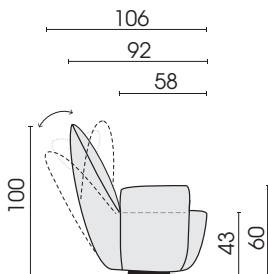

BLOBB.DE LUXE: SITTING PLEASURE WITH GRANDEZZA

THE INDIVIDUAL LUXURY CHAIR WITH SWING AND SWIVEL FUNCTION - AN OUTSTANDING EXPERIENCE! CASUAL DESIGN. A PLACE TO FEEL GOOD. WITH UPHOLSTERY IN SOFT CUSHION OPTICS. THE SWING ARMCHAIR WITH 360° SWIVEL FUNCTION, MOTORIZED BACK FUNCTION AND MANUALLY ADJUSTABLE HEADREST FOR BEST SITTING COMFORT. STEEL BASE PLATE, BLACK STRUCTURE COATED FOR A FIRM STAND. THE LARGE SELECTION OF COVERS, OPTIONALLY IN FINE LEATHERS OR IN PATTERNED / PLAIN FABRICS, CHANGES THE AESTHETICS OF THE SMART FORM. UNIQUE PIECE PRODUCTION.

Turning and swing system, chair: metal, matt black fine structure powder-coated.
Attention! maximum load: up to 110 kg

Processing options of main seam / decorative seam

	Plain seam	Lap seam	Raw edged	Moccasin seam extra charge	Twin seam extra charge	KR* (zipper piping) extra charge	Overcast seam extra charge	Piping	Two needle seam	Square seam extra charge
Fabric	x	x					x			
Leather	x	x	x	x	x					
Fur										
Fake fur	x									

It is possible to order main seam or decorative seam either tone in tone like the colours of cover or in the contrasting colours white, nature, grey, rust and black. On request special colours possible.

*Zipper piping: optionally in the colours black, red, nature or light grey.

Side view

Standard version for motorised drive:

- control buttons
- power supply

Optionally with battery for an extra charge.

01.04.2025

Each piece of furniture is handmade and unique. Deviations to the listed measurements may be caused by:
1. different upholstery materials (fabric, leather), 2. processing of ticking mats, 3. the pressure to combine individual parts, etc.
The seat comfort of a sofa type with larger seat depth usually differs from one with lower depth.