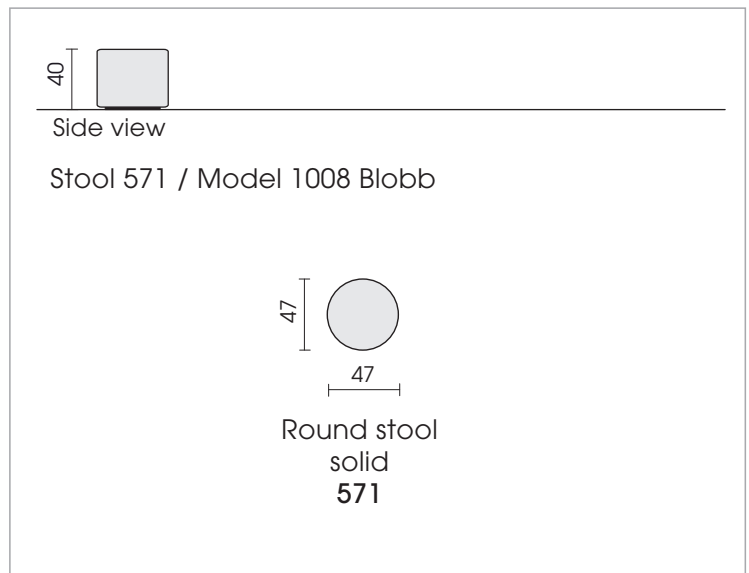

*Zipper piping: optionally in the colours black, red, nature or light grey.

Side view

Standard version for motorised drive:

- control buttons
- power supply

Optionally with battery for an extra charge.

01.04.2025