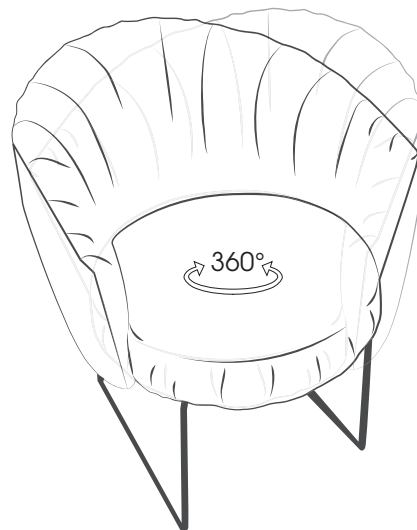

ASSEMBLY AND INSTRUCTION MANUAL

MODEL 2207 TONIC

© 2022 KURT BEIER & KATI QUINGER

Type 146, fabric

Type 109, leather

Comfortable backrest with decorative pleating

360° rotating function on filigree frame

Seating comfort with pocket spring core

360 ° Rotary mechanism:

Rocking chair:

Attention! The maximum load capacity is 110 kg!

Keep all documents relating to the purchase of your furniture carefully, even beyond the legal warranty period of 2 years. You will find all important information in your product folder and also on our website www.bullfrog-design.com