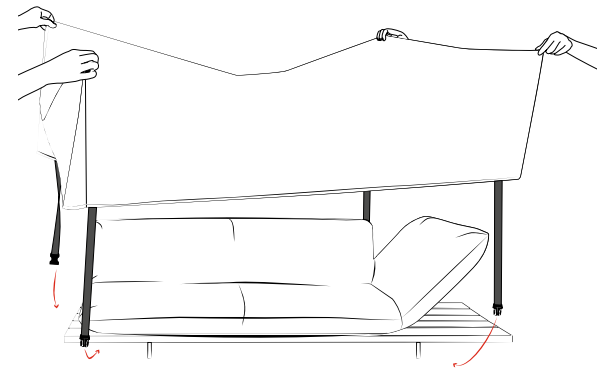

BULLFROG PROTECTIVE COVERS

TO ASSURE THAT YOU WILL ENJOY YOUR OUTDOOR FURNITURE FOR A LONG TIME BULLFROG RECOMMENDS USING THE SPECIFIC PROTECTIVE COVER THAT IS OFFERED FOR EACH OUTDOOR MODEL FOR SHORT-TERM PROTECTION AGAINST DIRT AND MOISTURE. THE PROTECTIVE COVERS ARE MADE OF WATERPROOF FABRIC AND ARE ATTACHED WITH BUCKLES TO MAKE THEM WINDPROOF.